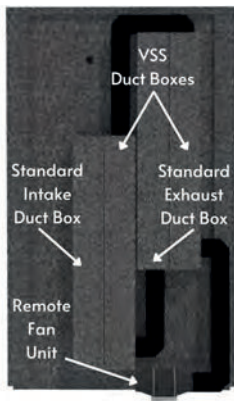

VSS - Ventilation Silencing System

Standard ventilation systems are quiet, but the air-flow noise is still slightly audible inside the WhisperRoom. This noise can be eliminated by the installation of a VSS. The number of VSS units needed depends on the size of the WhisperRoom and the prices listed are for the specific model noted. One VSS is required for each standard ventilation system. Each VSS consists of two additional baffled exhaust ducts with hoses and adapters, linked in-line between the standard exhaust duct and the remote fan unit (RFU).

NOTE: May be ordered and installed at anytime. Roof-mount ventilation systems and VSS systems available for most models.

EFS - Exterior Fan Silencer