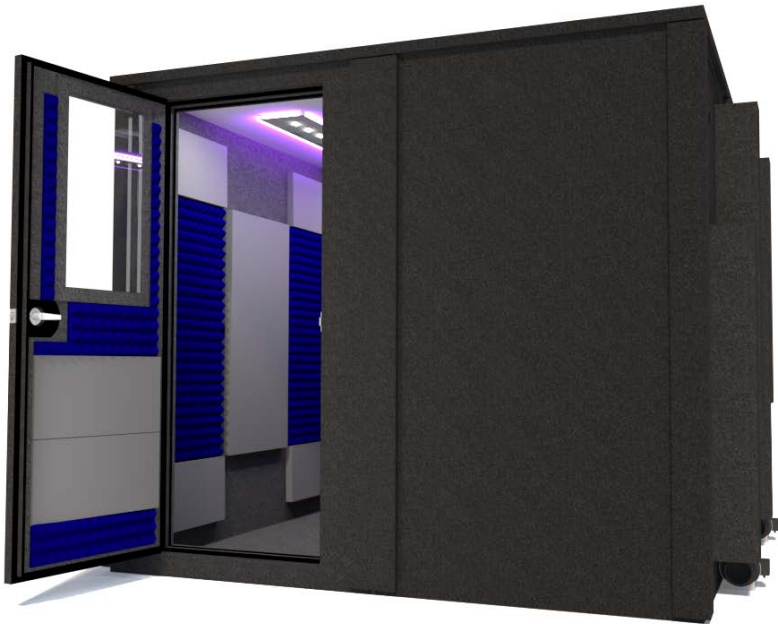

The Work From Home Booth package includes our MDL 4872 S which is a single-wall booth with exterior dimensions of 4' 2" x 6' 2" x 6' 11". This booth comes with a Ventilation System, a Door Window, Cable Passages for your wiring needs, our foldable Office Desk, Auralex Studiofoam (6 sheets), and a multi-colored Studio Light.

MDL 4872 S	\$7,395
Office Desk	\$299
Studio Light	\$245

+ 5% Package Discount

Total: **\$7,542.05**

= \$7,939

*Shipping not included in price

Drum Booth Package

The Drum Booth Package is a space for drummers to practice and record at full volume without disturbing others.