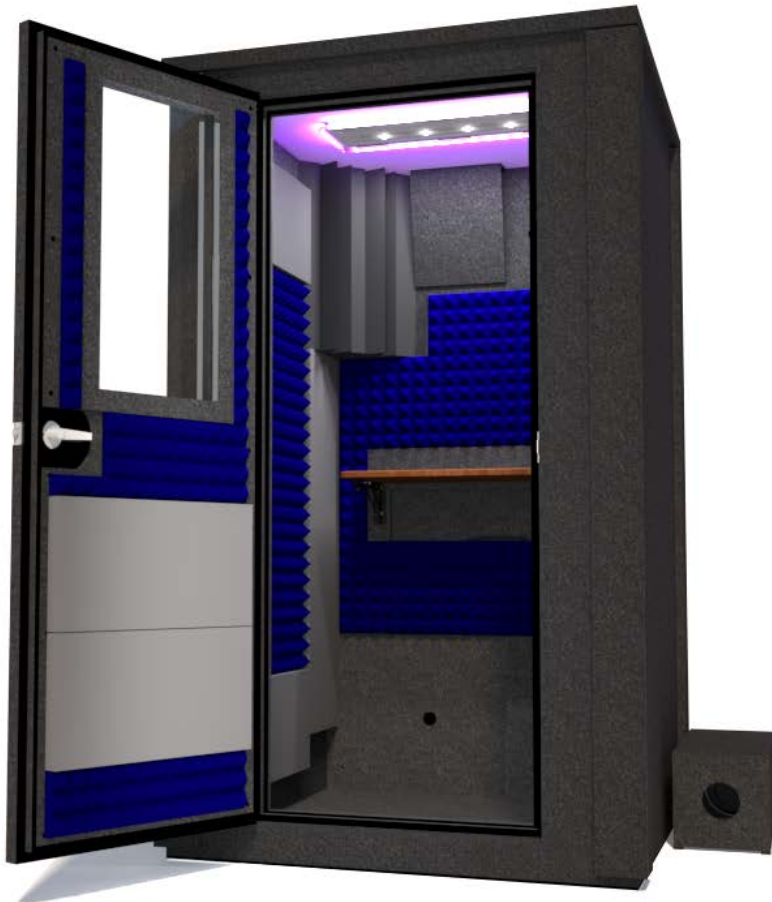

Voice Over Deluxe Package

Need greater sound isolation in your voice over studio? We have just what you're looking for.

The "deluxe" package features a double-wall design for maximum isolation and includes all the bells and whistles to help you produce the highest quality voice-over audio for your clients.

The Voice Over Deluxe package consists of our MDL 4848 E which is a double-wall booth with exterior dimensions of 4' 2" x 4' 2" x 7' 1". The booth comes equipped with ventilation, a door window, Auralex studio foam (3 sheets), and cable passages for your wiring needs.

Additionally, several of our most popular optional features for voice-over artists come with the package. The Voice Over Deluxe includes a Ventilation Silencing System, the Exterior Fan Silencer, our multi-colored LED Studio Light, a foldable Office Desk, the Acoustic Package, and Auralex LENRD Bass Traps (2).

MDL 4848 E	$9,995
Ventilation Silencing System	$645
Exterior Fan Silencer	$250
Office Desk	$299
Studio Light	$325
Auralex® LENRD Bass Traps (2)	$120
Acoustic Package	$372

= $12,006

+ 5% Package Discount

Total: **$11,405.70**

*Shipping not included in price