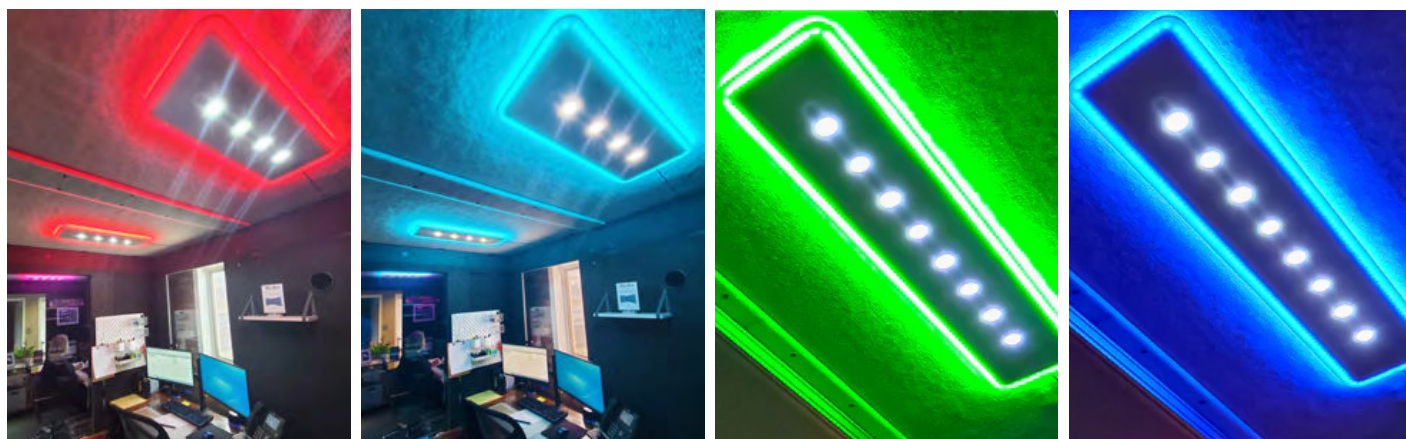

SL - Studio Light Package

As with all WhisperRoom features, the optional Studio Light series provides maximum flexibility. Dual light systems, LED puck-lights for general lighting, and multicolored LED lights for mood/ambiance are all incorporated into this unique design. Both create no noise or heat, and can easily be adjusted for desired brightness.

In addition, the multicolored lights can be single color or alternating colors, as well as a variety of other functions using a remote control, which is included. The Studio Light in conjunction with the numerous interior acoustical foam colors provide many possibilities. The size and quantity of Studio Lights included in each package is determined by the size of the WhisperRoom.