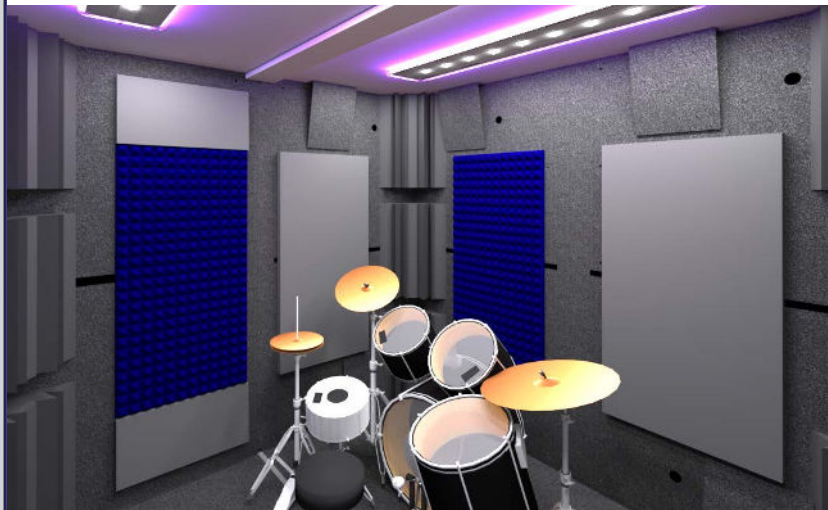

MDL 4872 S	\$7,395
Office Desk	\$299
Studio Light	\$245

+ 5% Package Discount

Total: **\$7,542.05**

= \$7,939

*Shipping not included in price

Drum Booth Package

The Drum Booth Package is a space for drummers to practice and record at full volume without disturbing others.