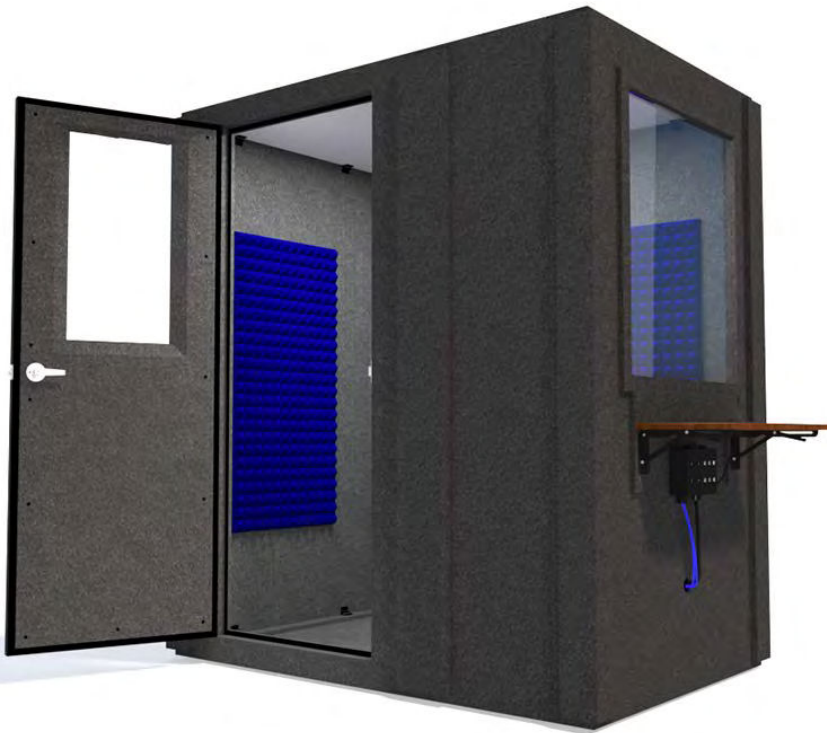

Audiology Basic Package

This attractive Audiology Basic package is the ideal controlled-screening environment for you and your patients.

This booth meets all ANSI and OSHA standards for hearing conservation programs and other required hearing tests. Plus, it's simple to build, easy to relocate, and will fit nice inside of your office.

This package includes our MDL 4872 S which is a single-wall booth with exterior dimensions of 4' 2" x 6' 2" x 6' 11". This booth comes standard with ventilation, a door window, and cable passages for your wiring needs.

Additionally, a 32" x 36" window will provide a clear line of sight for easy communication with your patients, and our pre-wired Multi Jack Panel (MJP) will deliver effortless medical equipment integration, and the Office Desk gives space for testing equipment.

The ventilation system includes our Ventilation Silencing System (VSS) to mute airflow noise inside the unit and the Exterior Fan Silencer (EFS) to reduce fan noise outside of the booth.

If your medical practice is looking for a new room to perform diagnostic audiology testing, look no further.

MDL 4872 S	$7,395	
Multi Jack Panel	$795	
Standard Window (32" x 36")	$720	+ 5% Package Discount
Office Desk	$299	
Exterior Fan Silencer	$250	
Ventilation Silencing System	$645	

Total: $9,598.80

*Shipping not included in price

= $10,104