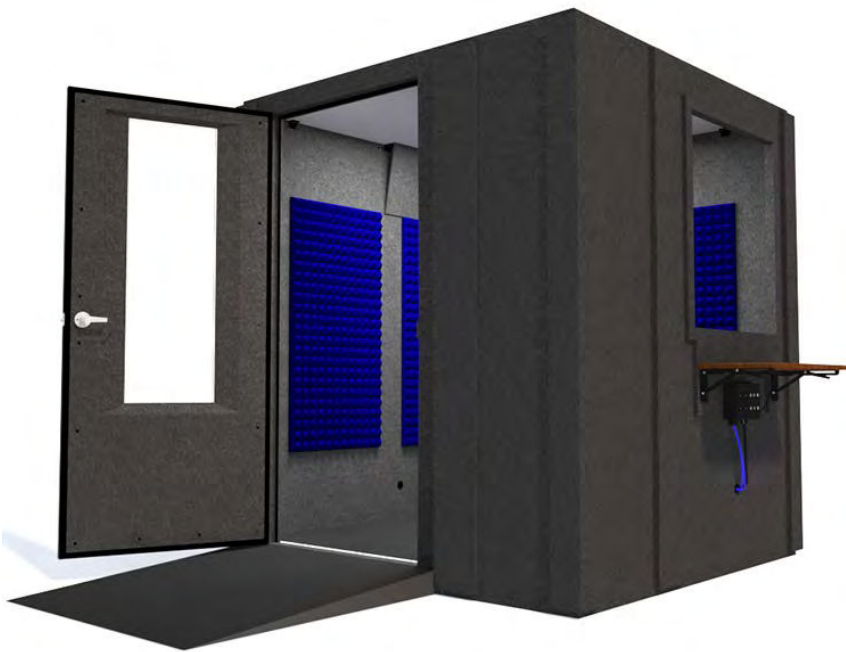

Audiology Deluxe Package

The Audiology Deluxe package is a spacious audiology suite that's designed to give access and accommodation to everyone who needs a hearing evaluation.

This booth meets both ANSI and OSHA standards, and it is fully compliant with the Americans with Disabilities Act (ADA).

This package includes our MDL 7272 S which is a single-wall booth with exterior dimensions of 6' 2" x 6' 2" x 6' 11". This booth comes standard with ventilation, a door window, and cable passages for your wiring needs.

Additionally, a 32" x 36" window will provide a clear line of sight for easy communication with your patients, our pre-wired Multi Jack Panel (MJP) will deliver effortless medical equipment integration, the Office Desk gives space for testing equipment, and the ADA package (includes an elevated floor, wide access door, and ramp for wheelchair access) will allow easy access for physically-challenged patients.

The ventilation system includes our Ventilation Silencing System (VSS) to mute airflow noise inside the unit and the Exterior Fan Silencer (EFS) to reduce fan noise outside of the booth.

MDL 7272 S	$10,690	
ADA Package	$2,240	
Multi Jack Panel	$795	
Standard Window (32" x 36")	$720	
Office Desk	$299	
Exterior Fan Silencer	$500	
Ventilation Silencing System	$1,290	

+5% Package Discount

Total:

$15,707.30

*Shipping not included in price

= $16,534