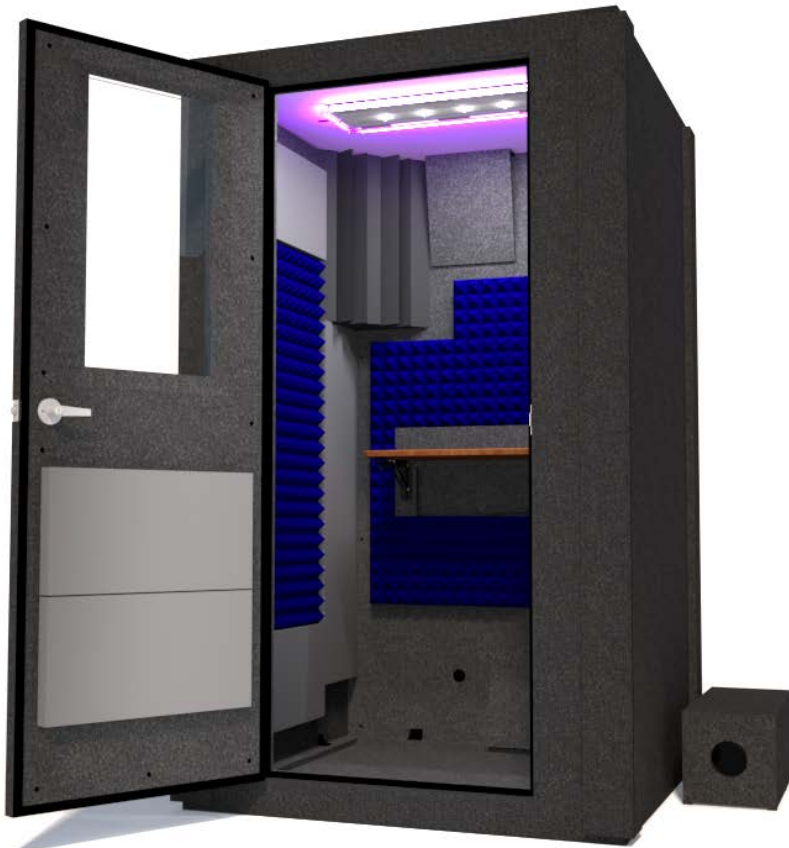

Voice Over Basic Package

This is an excellent choice if you are looking to avoid minor background noise while recording audiobooks, e-learning transcripts, or audio for commercials and advertisements.

Whatever your next project might be, this booth has several added features to help you produce the highest quality of audio for your clients.

The Voice Over Basic package includes our MDL 4848 S which is a single-wall booth with exterior dimensions of 4' 2" x 4' 2" x 6' 11". This booth comes standard with ventilation, a door window, Auralex studio foam (3 sheets), and cable passages for your wiring needs.

Additionally, several of our most popular optional features for voice-over artists come with the package. The Voice Over Basic includes a Ventilation Silencing System, the Exterior Fan Silencer, our multi-colored LED Studio Light, a foldable Office Desk, the Acoustic Package and Auralex LENRD Bass Traps (2).

MDL 4848 S	$5,995
Ventilation Silencing System	$645
Exterior Fan Silencer	$250
Office Desk	$299
Studio Light	$325
Auralex® LENRD Bass Traps (2)	$120
Acoustic Package	$372

= $8,006

+ 5% Package Discount

Total:

$7,605.70

*Shipping not included in price