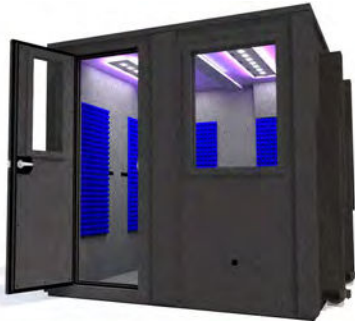

MDL 8484

Model	Approximate Exterior Size	Approximate Interior Size	Weight (lbs)	USD Price
S	7'2" x 7'2" x 6'11"	6'10" x 6'10" x 6'8"	1,300	$12,700
E	7'2" x 7'2" x 7'1"	6'5" x 6'5" x 6'8"	2,240	$20,710

Basic Features Included in Price:

- Door Window - 12" x 30"
- 3 Ventilation Systems (S/E Models)
- 5 Acoustical Foam Sheets - 2' x 4' x 2"
- 2 LED Lights - 18"
- 6 Cable Passages