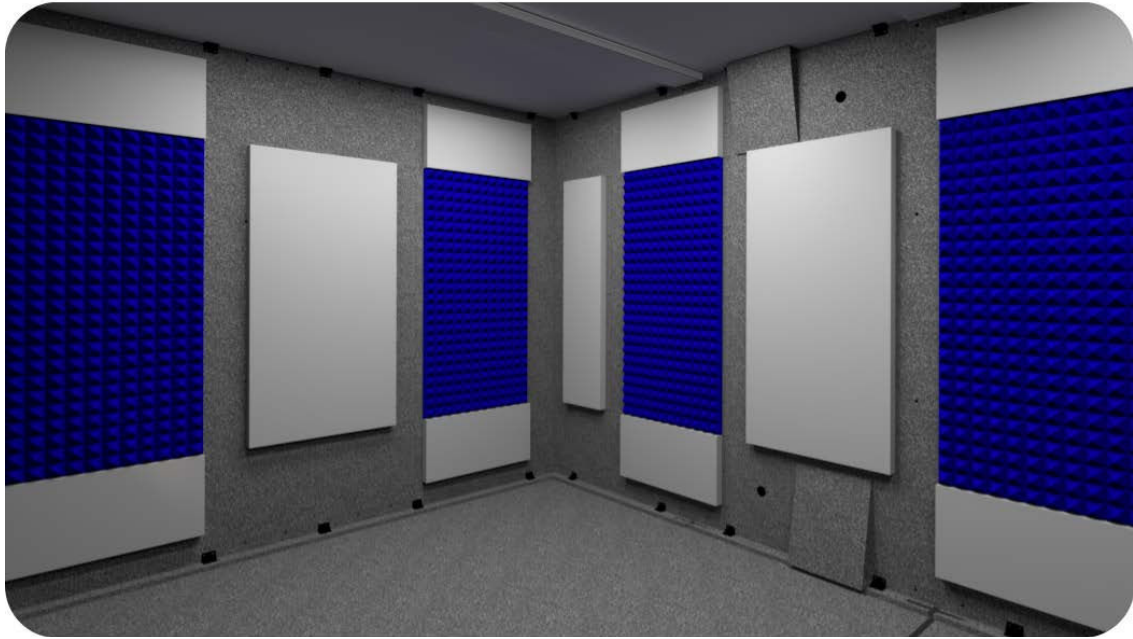

AP - Acoustic Package

The Acoustic Package offers a versatile and cost-effective solution, allowing every WhisperRoom user to effortlessly craft their desired interior acoustical environment. Its core aim is to elevate sound quality and control within the enclosure. Through sound wave absorption and diffusion, the panels effectively minimize undesired reflections, echo, and reverberation. The outcome is a serene and acoustically refined environment that ensures optimal sound conditions. Each Acoustic Package includes a carefully chosen assortment of the following panel sizes:

- 🌀 1' x 2' Fabric Acoustic Panels
- 🌀 1' x 4' Fabric Acoustic Panels
- 🌀 2' x 4' Fabric Acoustic Panels

Note: Models vary - some include all three panel sizes, others have two. This ensures tailored acoustics for each WhisperRoom model.

Pricing

127 LP	$331	4230	$249	4242	$331
4260	$331	4284	$417	4848	$372
4872	$496	4896	$584	6060	$476
6084	$585	7272	$788	7296	$792
8484	$711	84102	$753	84126	$860
9696	$668	96120	$1,002	96144	$1,025
96168	$1,130	96192	$1,279	10284	$753
102102	$835	102126	$984	102144	$1,066
102168	$1,152	102186	$1,238