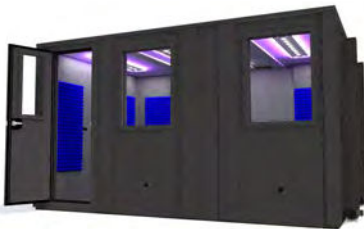

MDL 102144

Model	Approximate Exterior Size	Approximate Interior Size	Weight (lbs)	USD Price
S	8'8" x 12'2" x 6'11"	8'4" x 11'10" x 6'8"	2,155	$19,235
E	8'8" x 12'2" x 7'1"	7'11" x 11'5" x 6'8"	3,795	$33,520

Basic Features Included in Price:

- Door Window - 12" x 30"
- 4 Ventilation Systems (S/E Models)
- 8 Acoustical Foam Sheets - 2' x 4' x 2"
- 2 LED Lights - 18"
- 8 Cable Passages

Note: Model diagrams shown with optional Studio Lights and Wall Windows. Walls configured with a ventilation system will protrude out an extra 5.5". Some booths will have ventilation configured on multiple walls.