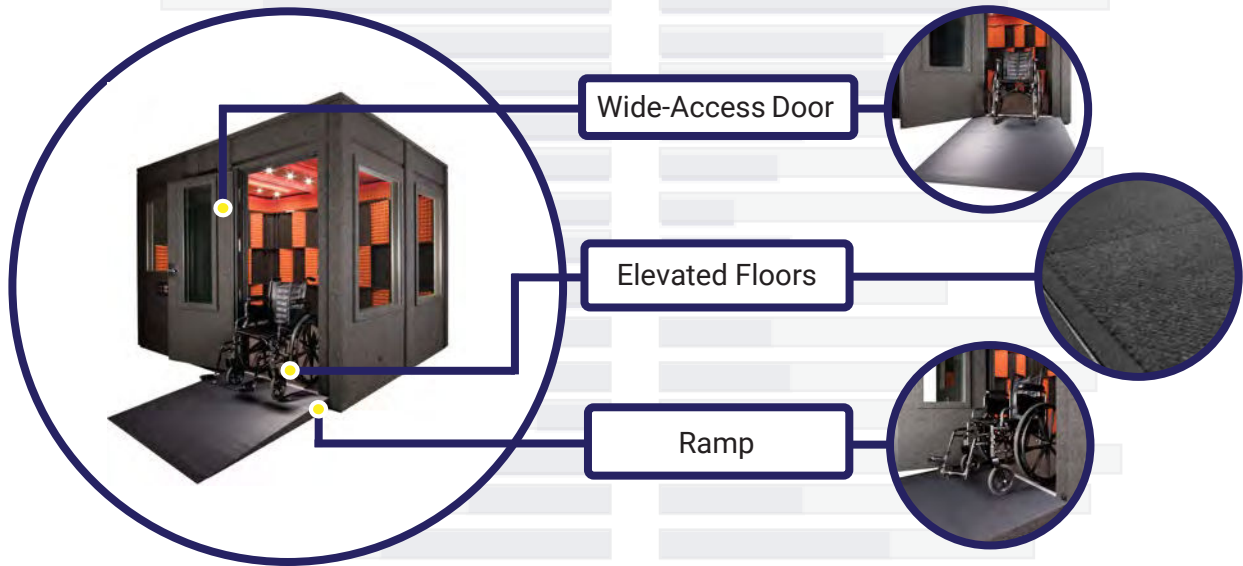

Optional Features

[Redacted text]

ADA Package

The ADA Package includes the following components to allow easy accessibility for people with disabilities:

- 👁️ A 32" wide door opening
- 👁️ A 1:12 ratio ramp
- 👁️ A door handle operable with a closed fist
- 👁️ A raised floor
- 👁️ A "no threshold" door design