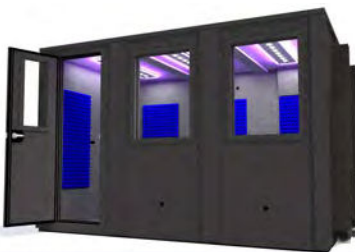

MDL 84126

Model	Approximate Exterior Size	Approximate Interior Size	Weight (lbs)	USD Price
S	7'2" x 10'8" x 6'11"	6'10" x 10'4" x 6'8"	1,725	$16,265
E	7'2" x 10'8" x 7'1"	6'5" x 9'11" x 6'8"	2,965	$26,270

Basic Features Included in Price:

- Door Window - 12" x 30"
- 4 Ventilation Systems (S/E Models)
- 6 Acoustical Foam Sheets - 2' x 4' x 2"
- 2 LED Lights - 18"
- 8 Cable Passages

Note: Model diagrams shown with optional Studio Lights and Wall Windows. Walls configured with a ventilation system will protrude out an extra 5.5". Some booths will have ventilation configured on multiple walls.